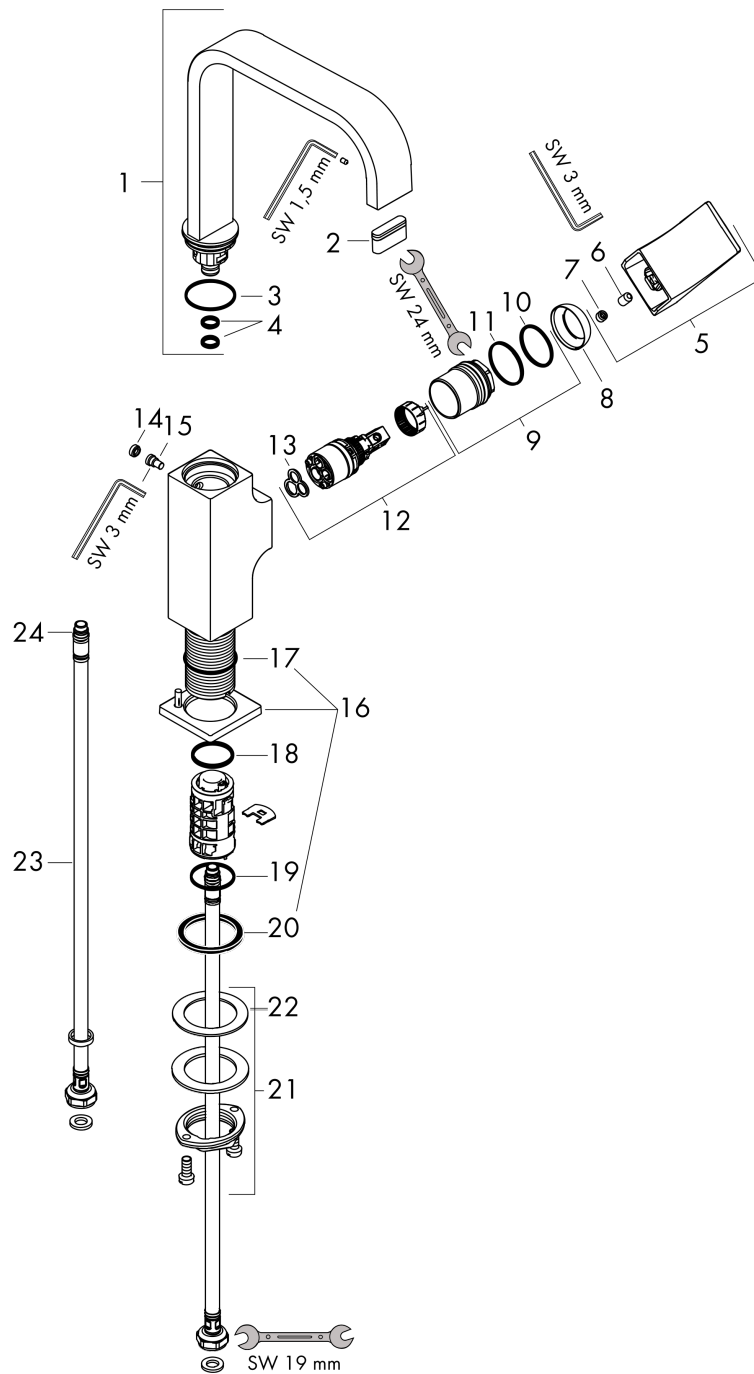

Metropol

Single lever basin mixer 230 with lever handle and push-open waste set

Surfaces: **Matt Black** Article Number: **32511670**

Description

product features

- consists of: single lever basin mixer, waste set
- ComfortZone 230
- projection 165 mm
- swivel range 120°
- spray type: normal spray
- maximum flow rate at 3 bar: 5 l/min
- ceramic cartridge
- temperature limitation adjustable
- suitable for continuous flow water heaters
- push-open waste set G 1¼
- material waste set: metal
- connection type: G ¾ connections
- connection dimension: DN15
- handle position on the side: bottom-side at the base body (not suitable for wash bowls)

Exploded Drawing

Year of production: >07/21

Metropol

Single lever basin mixer 230 with lever handle and push-open waste set

Surfaces: **Matt Black** Article Number: **32511670**

Spare part list

Year of production: >07/21

Pos.	Description	Article Number	Price	PU
1	spout 165 mm	93084670	-	1
2	spray former	93085000	-	1
3	O-ring 30x1,5	98433000	-	1
4	O-ring 8x2	98112000	-	1
5	hollow set screw M6x10 DIN 916	96029000	-	1
6	handle	93082670	-	1
7	screw cover	95704000	-	1
8	flange	95493670	-	1
9	nut	93086000	-	1
10	O-Ring 22x2	98185000	-	1
11	O-ring 27x1,5	92527000	-	1
12	cartridge, assy	97685000	-	1
13	seal	98865000	-	1
14	plug	93087000	-	1
15	screw	93088000	-	1
16	escutcheon	93048670	-	1
17	O-ring 32x1,5	92936000	-	1
18	O-ring 24x2	98388000	-	1
19	O-ring 26x1,5	98390000	-	1
20	flat seal	98749000	-	1
21	fixing set (Ø 32)	13961000	-	1
22	lever collar	97548000	-	1
23	connection hose 450 mm M8x0,75 G3/8	97206000	-	1
24	O-ring 6,6x1,6	93019000	-	1
a	push-open waste set	50100670	-	1
b	fixation extension 35 mm	13898000	-	1