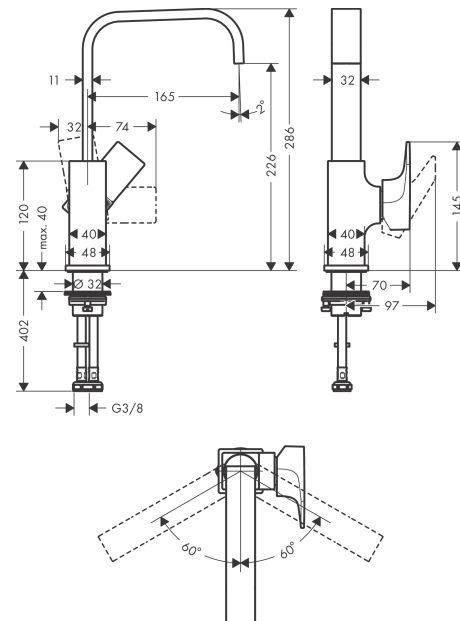

Scale drawing